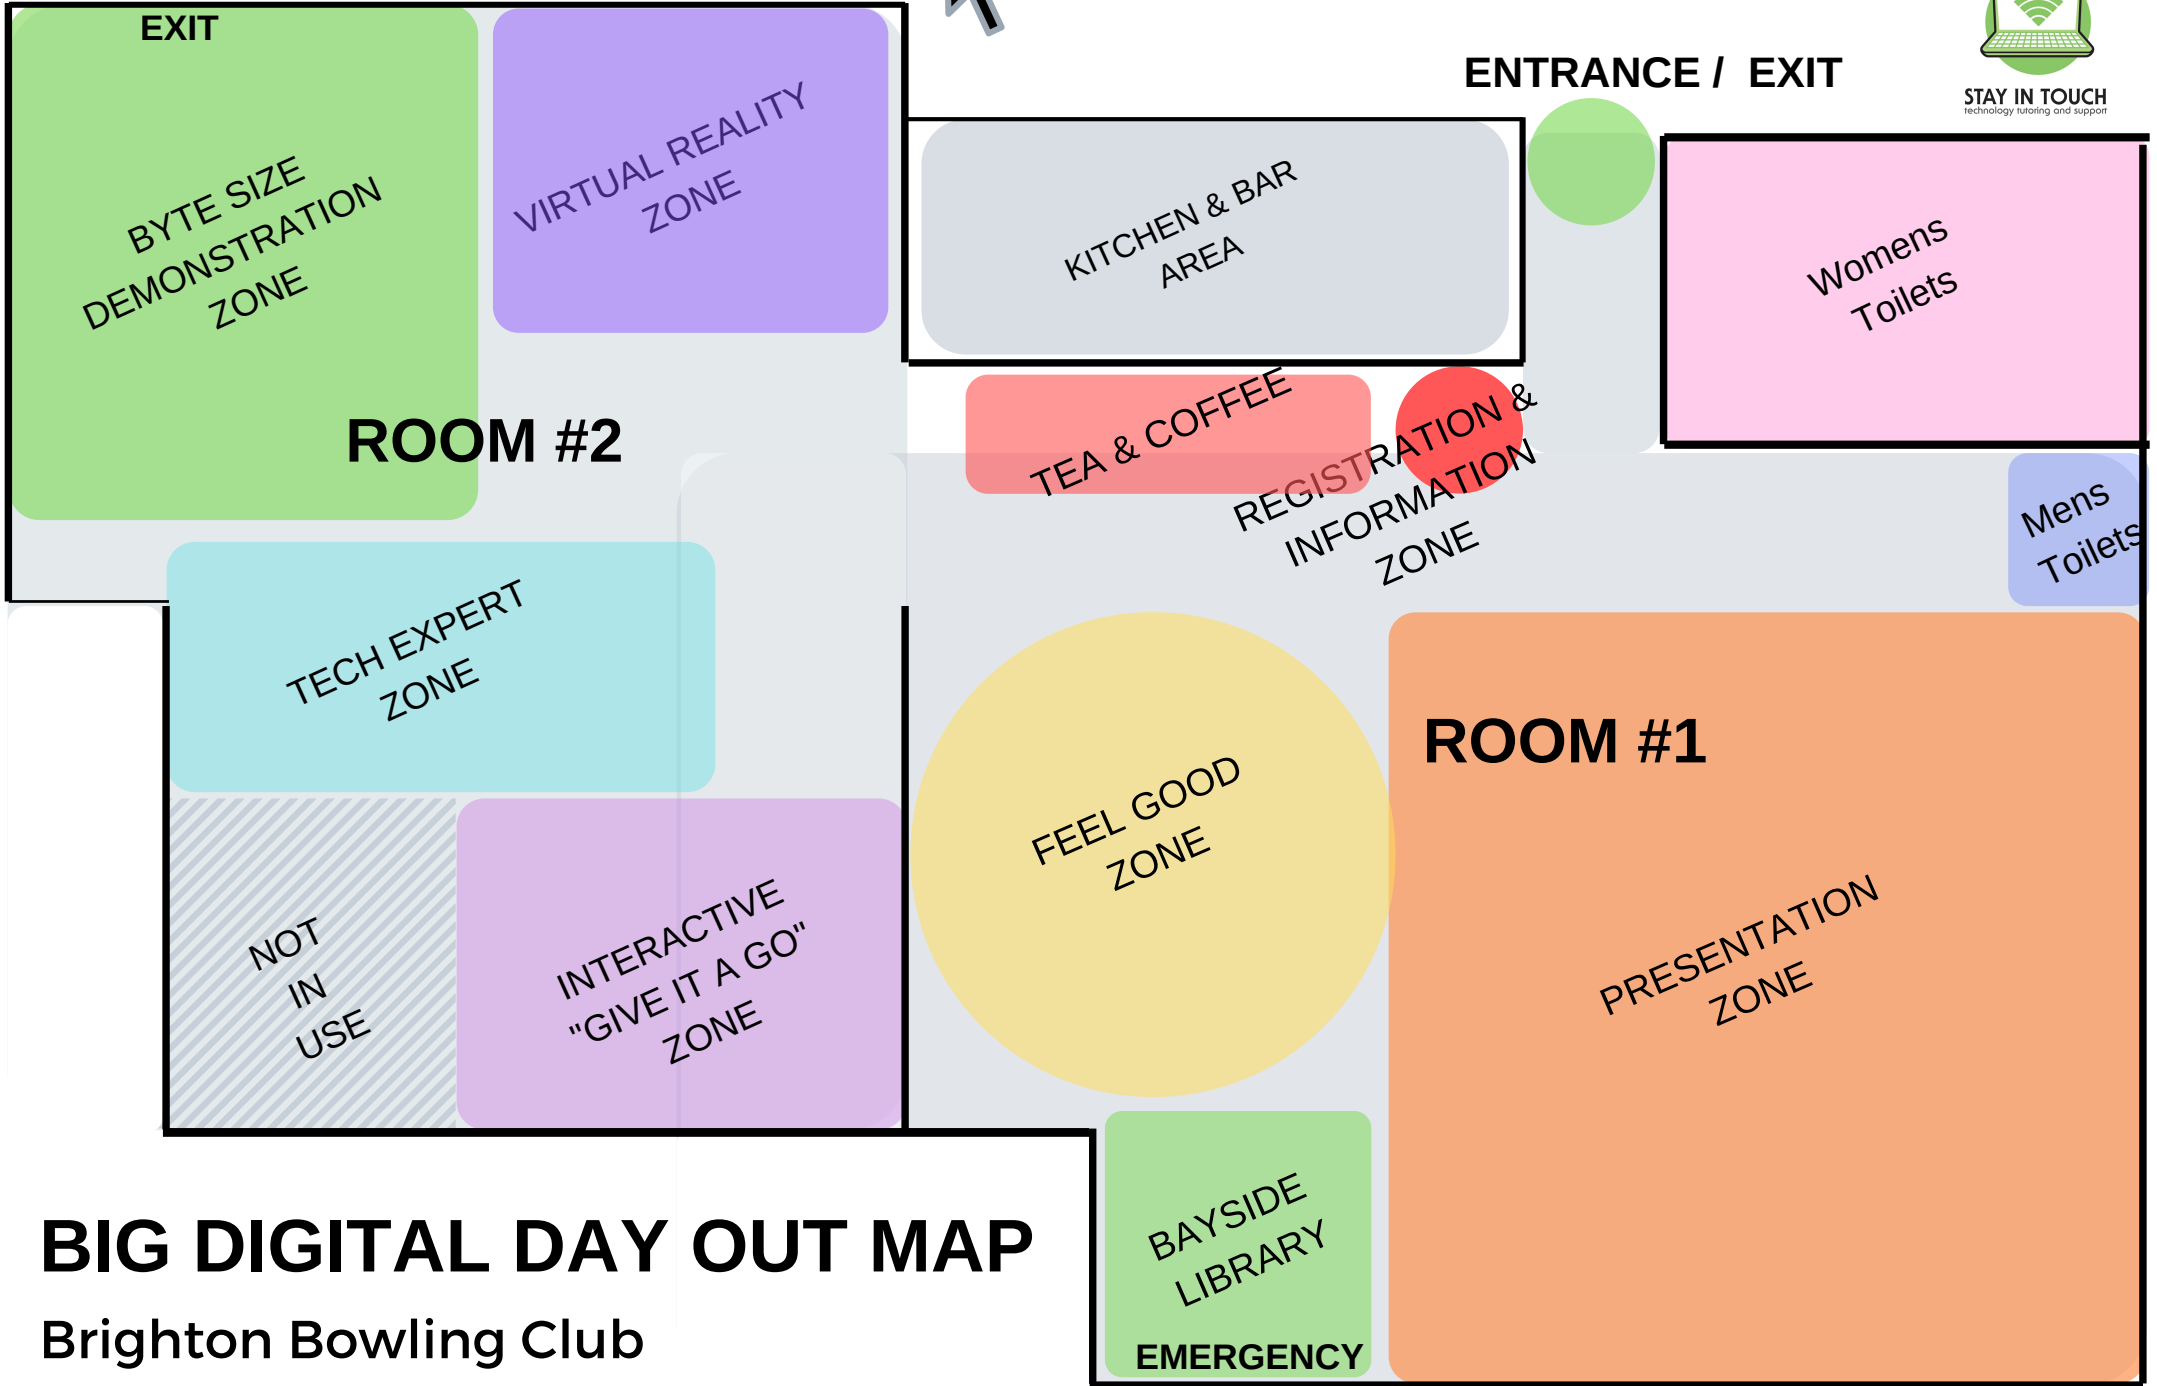

EMERGENCY

TO CARPARK & CAFE

STAY IN TOUCH
technology tutoring and support

ENTRANCE / EXIT

BIG DIGITAL DAY OUT MAP

Brighton Bowling Club

25 November 2019

BAYSIDE
LIBRARY
EMERGENCY

EXIT

*Not to scale